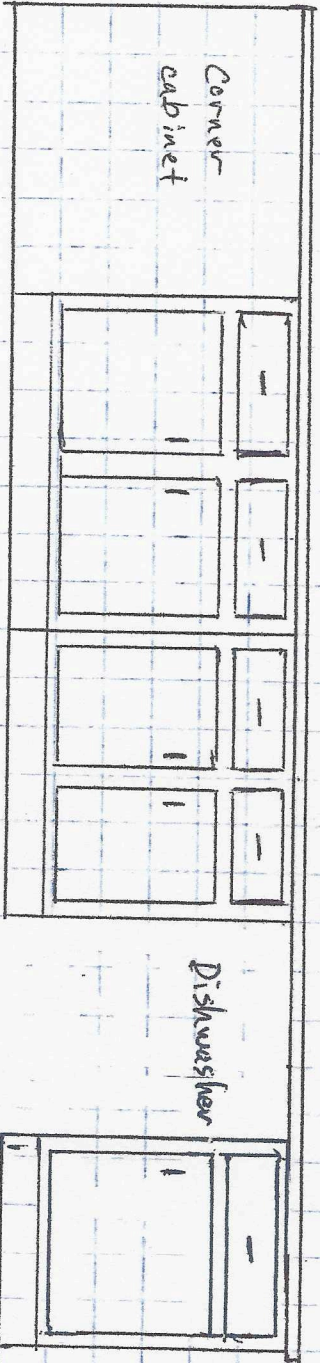

James

Island

1 Sink

South side

1 Sink

13' 10 1/2"

JAMES

East side

11' 7"

# White Shaker