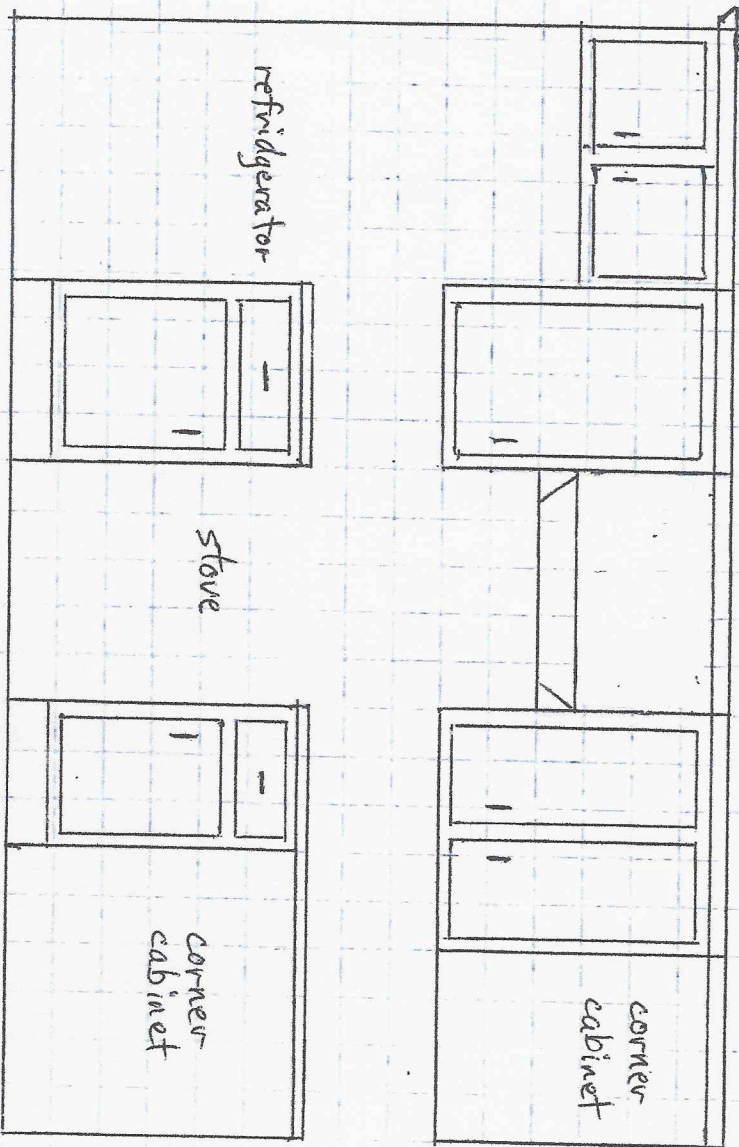

James

Island

1 Sink

South side

1 Sink

13' 10 1/2"

JAMES

East side

11' 7"

# White Shaker